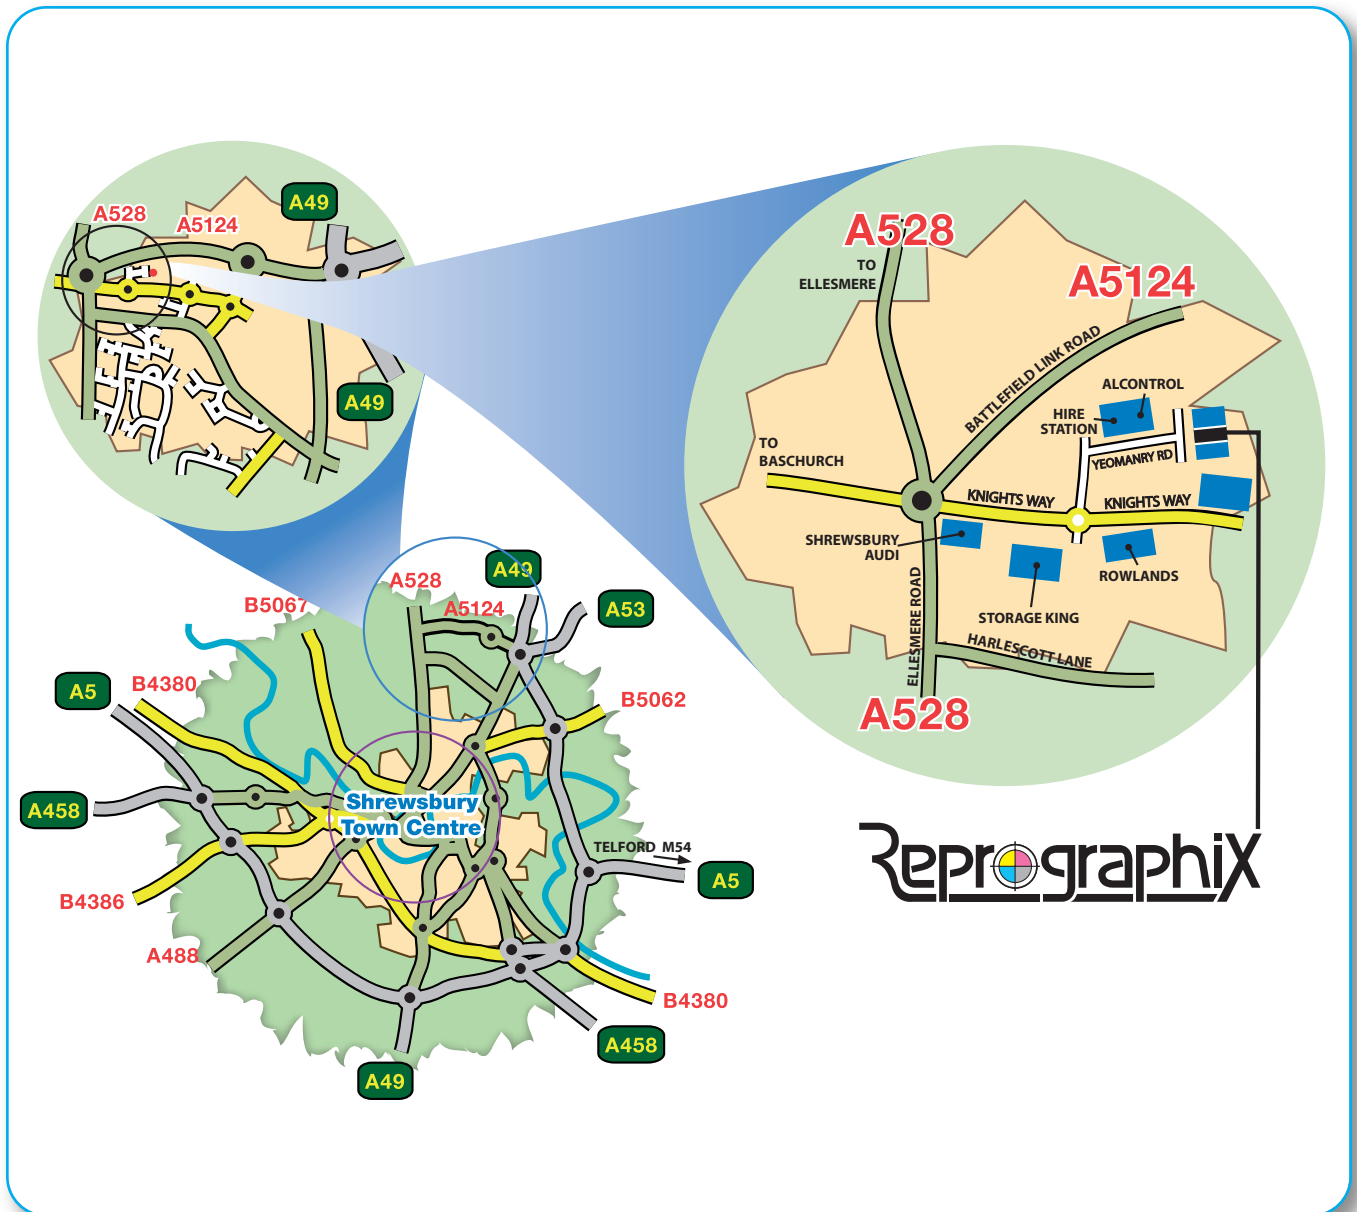

Reprographix are situated on the Battlefield Enterprise Park  
to the north of Shrewsbury town centre.  
We are easy to find and have free and easy parking outside our premises.

You can use the following link to find us on google maps

[http://maps.google.co.uk/maps?f=q&source=s\\_q&hl=en&geocode=&q=reprographix,+shrewsbury&ll=0,0&sspn=0.002486,0.002908&ie=UTF8&hq=reprographix,&hnear=Shrewsbury,+UK&t=h&z=13](http://maps.google.co.uk/maps?f=q&source=s_q&hl=en&geocode=&q=reprographix,+shrewsbury&ll=0,0&sspn=0.002486,0.002908&ie=UTF8&hq=reprographix,&hnear=Shrewsbury,+UK&t=h&z=13)