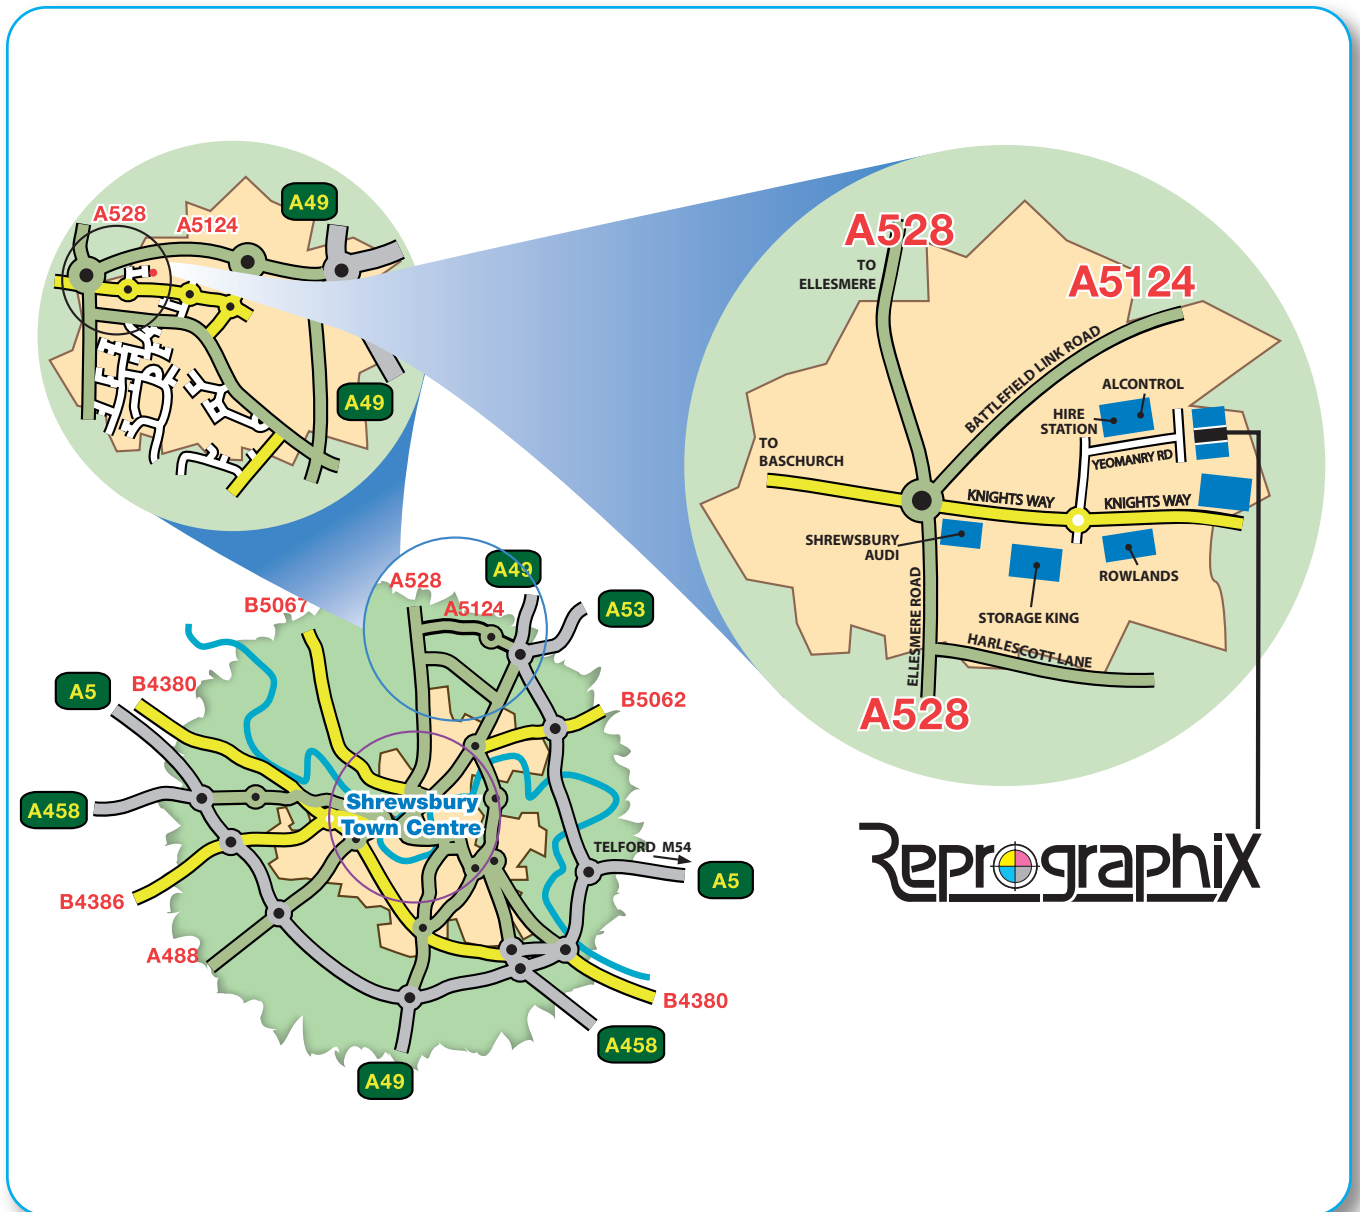

Reprographix are situated on the Battlefield Enterprise Park to the north of Shrewsbury town centre. We are easy to find and have free and easy parking outside our premises.

You can use the following link to find us on google maps

http://maps.google.co.uk/maps?f=q&source=s_q&hl=en&geocode=&q=reprographix,+shrewsbury&ll=0,0&sspn=0.002486,0.002908&ie=UTF8&hq=reprographix,&hnear=Shrewsbury,+UK&t=h&z=13